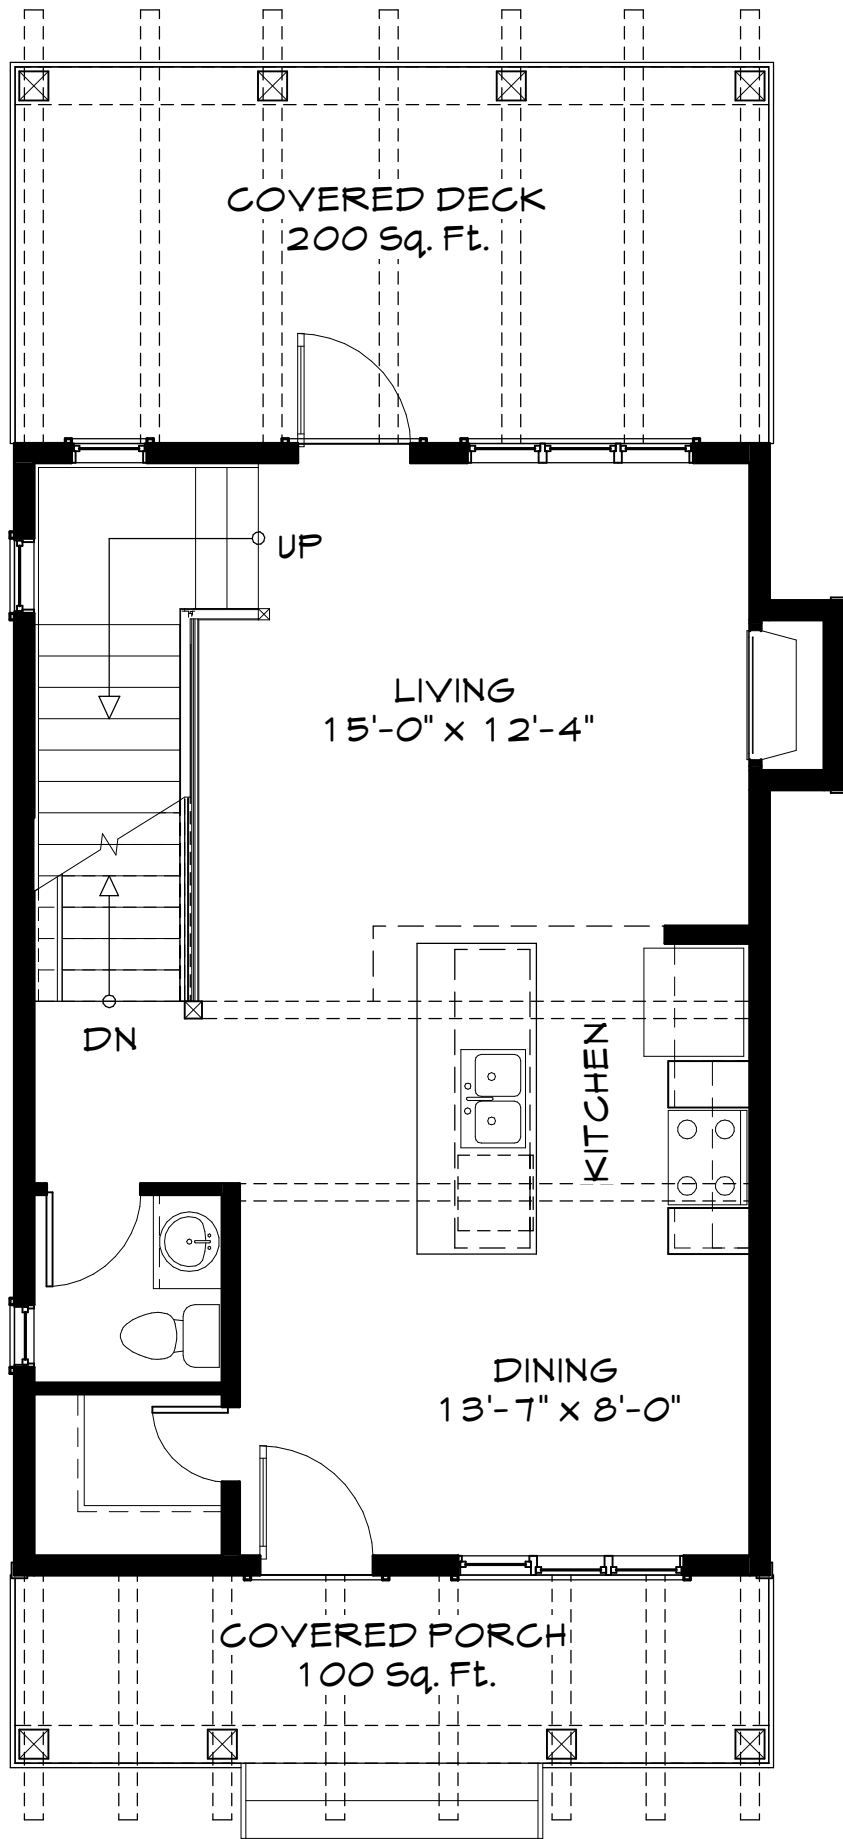

UP

LOWER LIVING  
14'-1" x 12'-2"

UTILITY  
(UNDEVELOPED)

WH

FURN.

FURN.

BEDROOM 3  
9'-10" x 9'-10"

COVERED DECK  
200 Sq. Ft.

LIVING  
15'-0" x 12'-4"

DN

UP

KITCHEN

DINING  
13'-7" x 8'-0"

COVERED PORCH  
100 Sq. Ft.