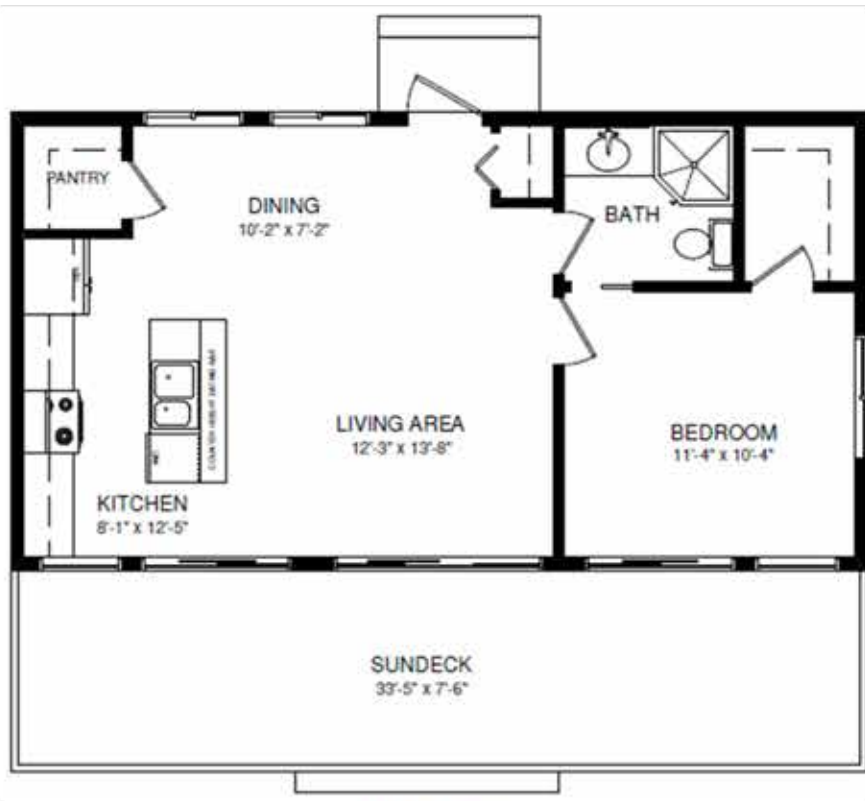

Modern Series: The Willowwood

Designs, Floor Plans & Images © Linwood Homes Ltd.

WIDTH: 34 ft. | DEPTH: 18 ft. | MAIN FLOOR: 584 sq.ft. | UPPER FLOOR: --- sq.ft. | TOTAL AREA: 584 sq.ft.

MAIN FLOOR

Built by: