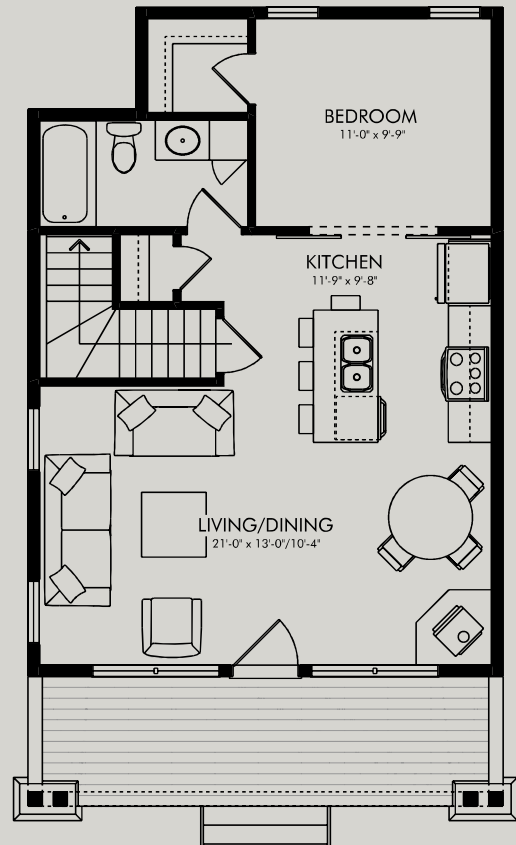

AURA
QUALITY HOMES

Freedom of Design | Control of Cost

The
"Barnsdale"
From \$204,900 (Including G.S.T.)
Price subject to change

BUILDING WIDTH - 22'-0"
BUILDING LENGTH (WITHOUT PORCH) - 31'-0"
BUILDING LENGTH (WITH PORCH) - 37'-0"

MATERIALS AND COLOURS ARE ARTIST'S REPRESENTATION AND SUBJECT TO CHANGE WITHOUT NOTICE

TWO BEDROOMS
603 S.F.

ONE BEDROOM
603 S.F.