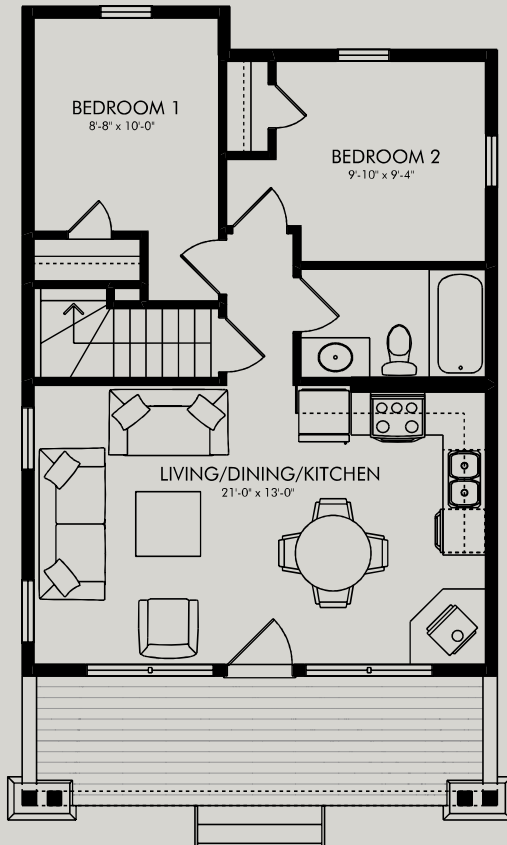

AURA
QUALITY HOMES

Freedom of Design | Control of Cost

The
"Barnsdale"
From \$204,900 (Including G.S.T.)
Price subject to change

BUILDING WIDTH - 22'-0"
BUILDING LENGTH (WITHOUT PORCH) - 31'-0"
BUILDING LENGTH (WITH PORCH) - 37'-0"

MATERIALS AND COLOURS ARE ARTIST'S REPRESENTATION AND SUBJECT TO CHANGE WITHOUT NOTICE

TWO BEDROOMS
603 S.F.

ONE BEDROOM
603 S.F.